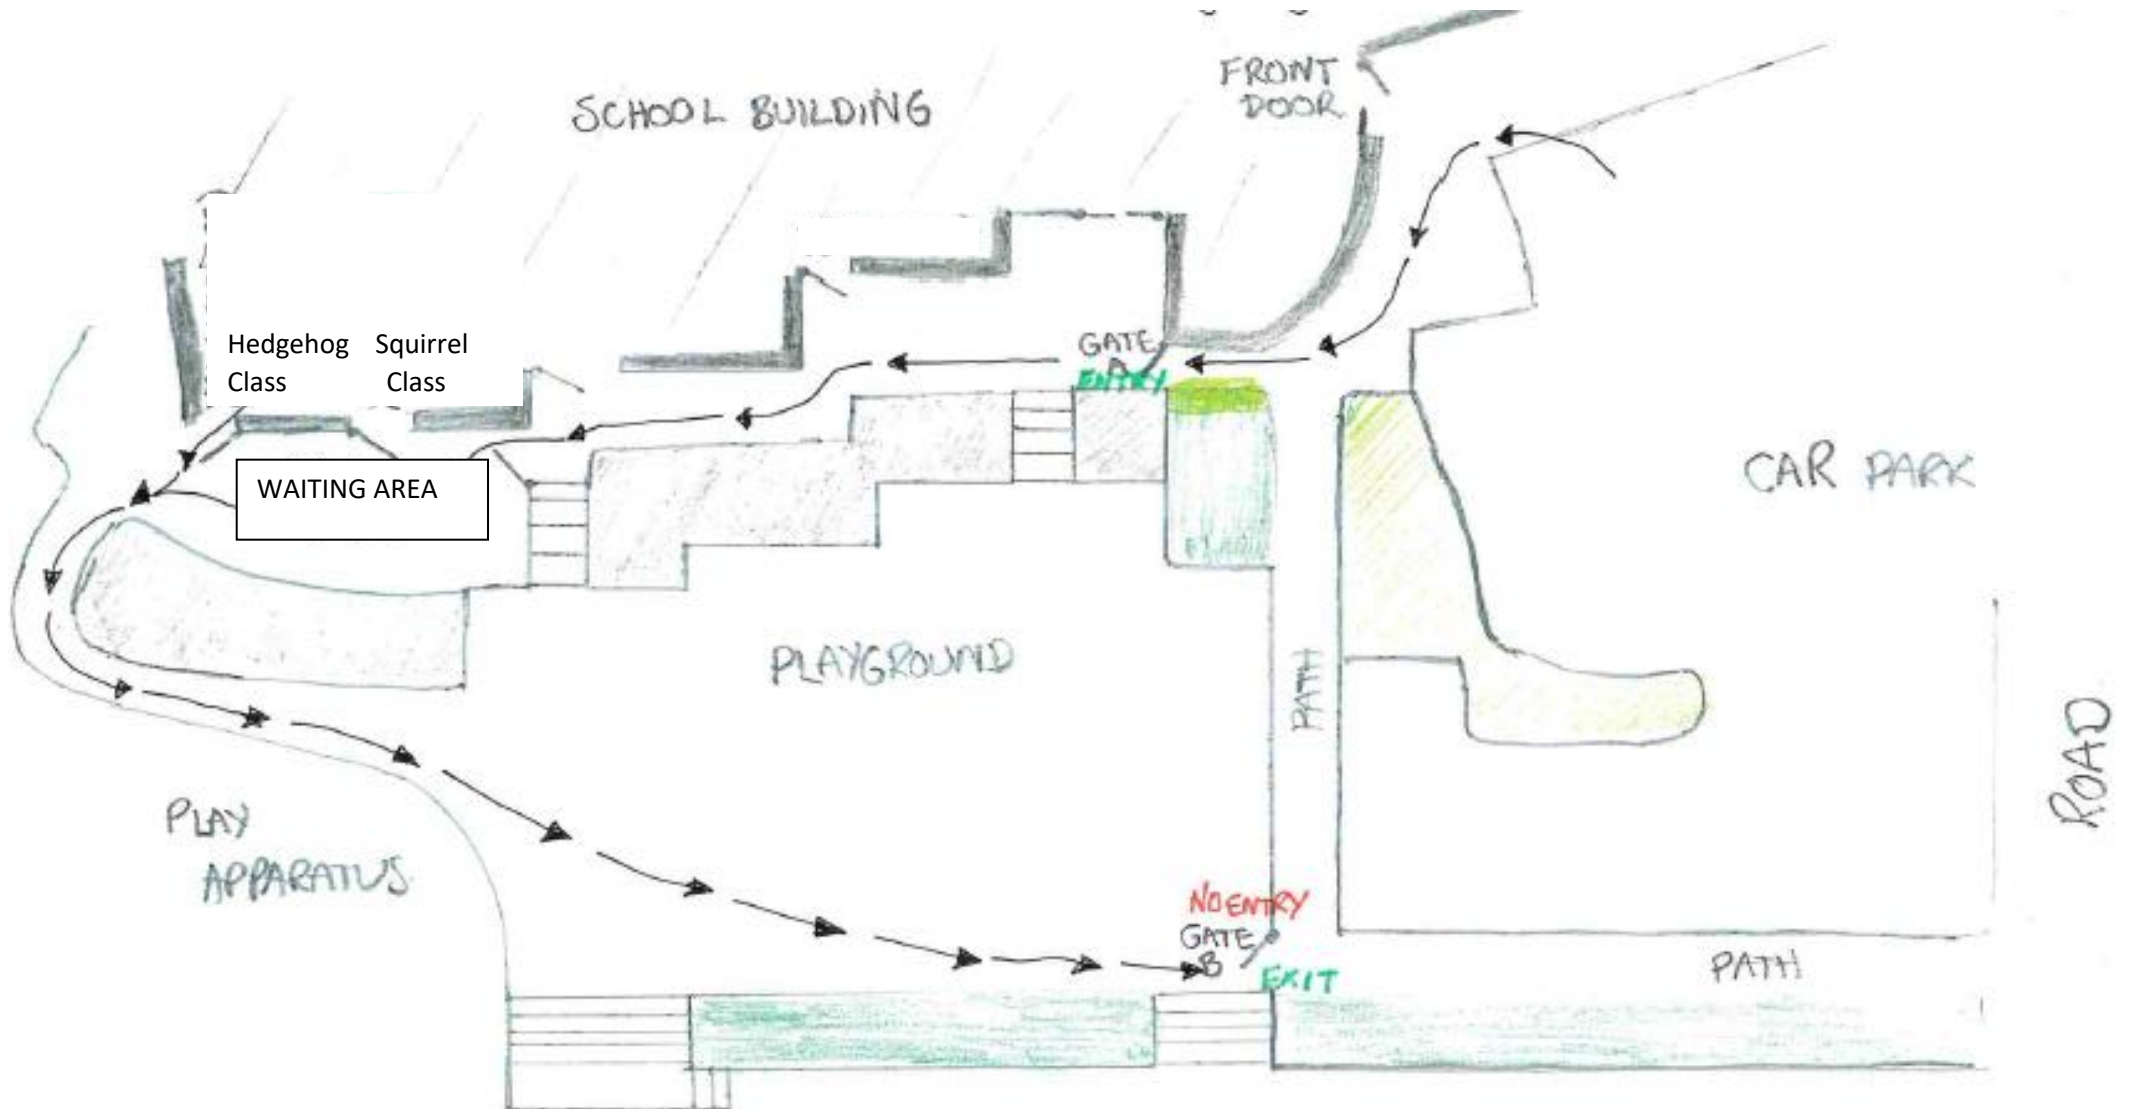

DROPPING OFF ROUTE

- ALL children enter school by main door
- 1 adult to wait with child/children
- Use marks in waiting area
- Stick to one way system

DROPPING OFF TIMES

- 8.50am – surnames A-D
- 9.00am – surnames E-P
- 9.10am – surnames Q-Z

PICKING UP ROUTE FOR HEDGEHOG and SQUIRREL CLASSES

- 1 adult only
- Keep 2 metre distance whilst waiting
- Stick to one way system

PICKING UP TIMES

- 2.55pm – surnames A-D
- 3.05pm – surnames E-P
- 3.15pm – surnames Q-Z

PICKING UP ROUTE FOR OTTER and BADGER CLASSES

- 1 adult only
- Keep 2 metre distance whilst waiting
- Stick to one way system

PICKING UP TIMES

- 2.55pm – surnames A-G
- 3.05pm – surnames H-O
- 3.15pm – surnames P-Z