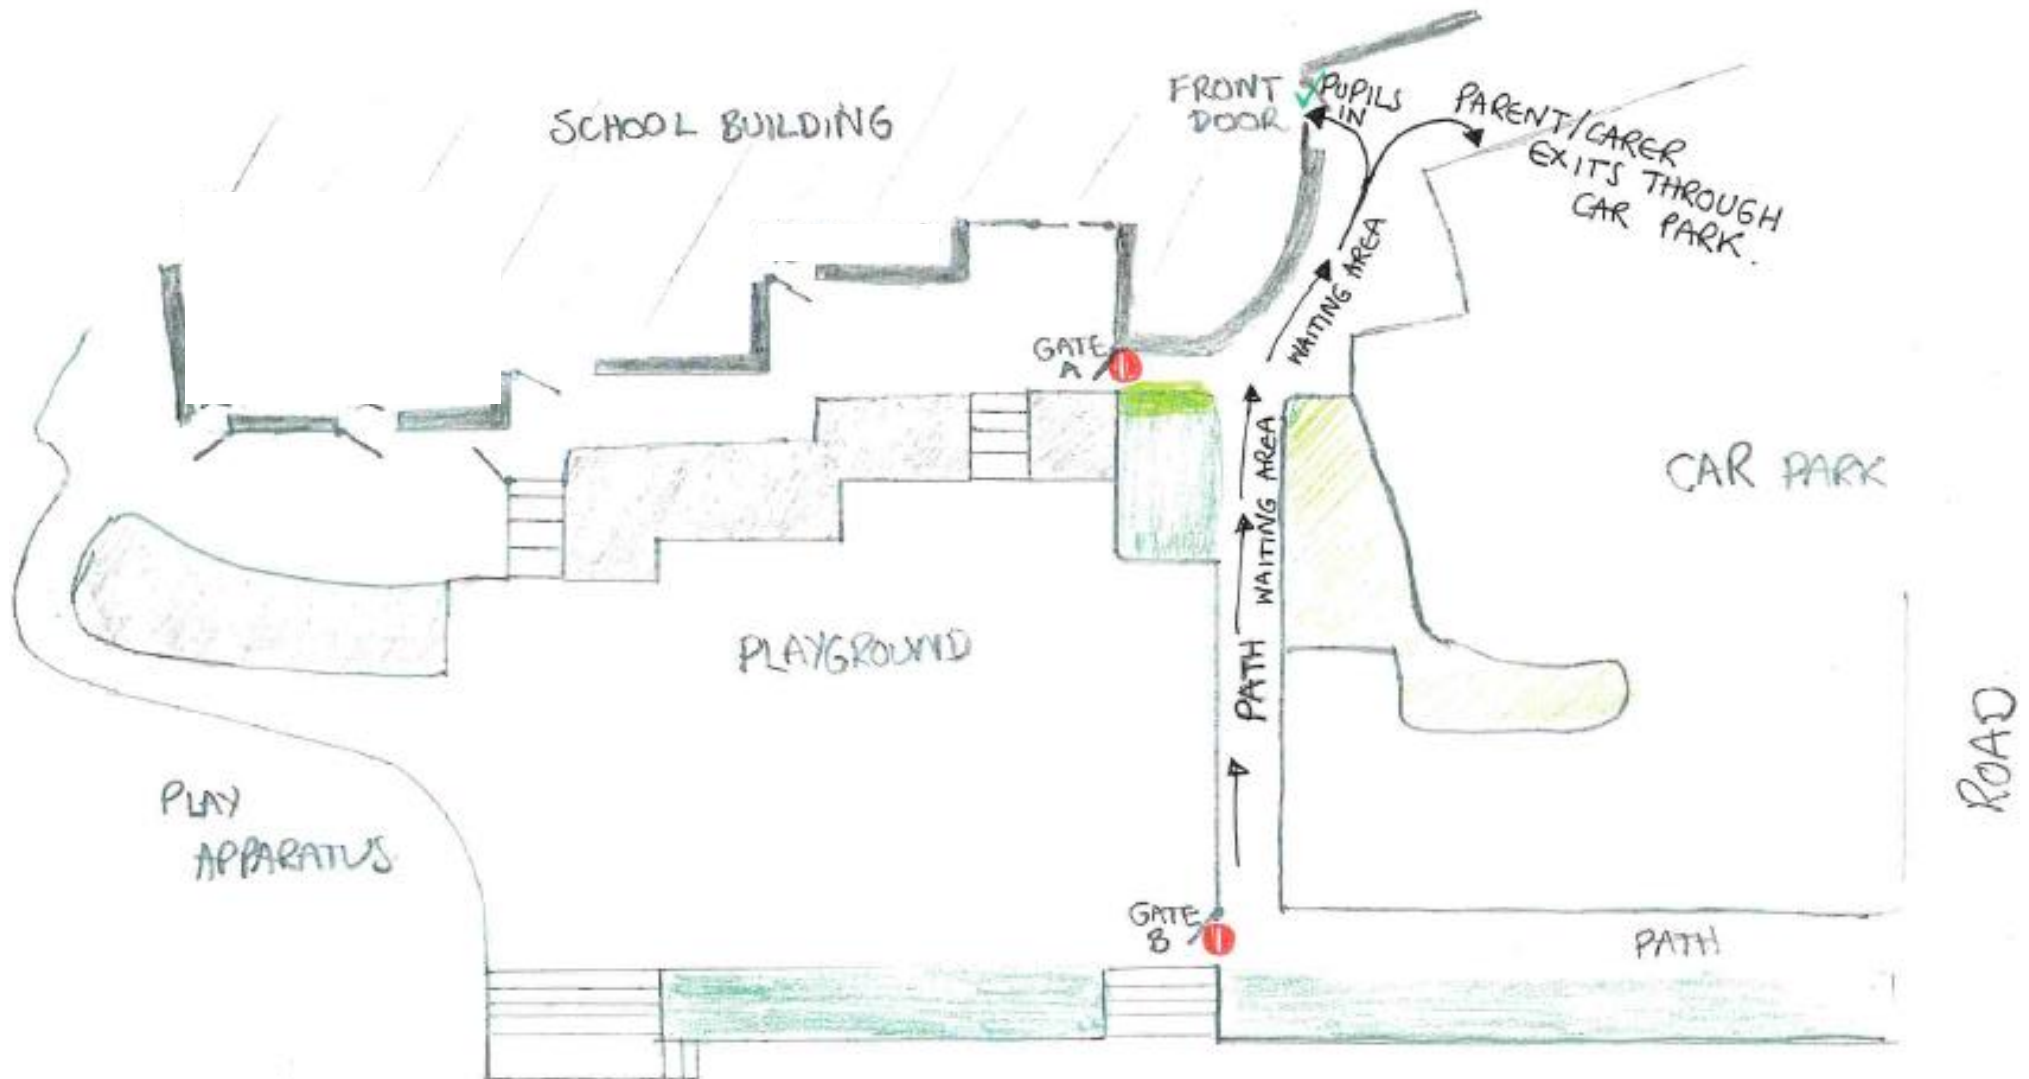

DROPPING OFF ROUTE

- ALL children enter school by main door
- 1 adult to wait with child/children
- Use marks in waiting area
- Stick to one way system

DROPPING OFF TIMES

- 8.50am – surnames A-D
- 9.00am – surnames E-P
- 9.10am – surnames Q-Z

PICKING UP ROUTE FOR HEDGEHOG and SQUIRREL CLASSES

- 1 adult only
- Keep 2 metre distance whilst waiting
- Stick to one way system

PICKING UP TIMES

- 2.55pm – surnames A-D
- 3.05pm – surnames E-P
- 3.15pm – surnames Q-Z

PICKING UP ROUTE FOR OTTER and BADGER CLASSES

- 1 adult only
- Keep 2 metre distance whilst waiting
- Stick to one way system

PICKING UP TIMES

- 2.55pm – surnames A-G
- 3.05pm – surnames H-O
- 3.15pm – surnames P-Z